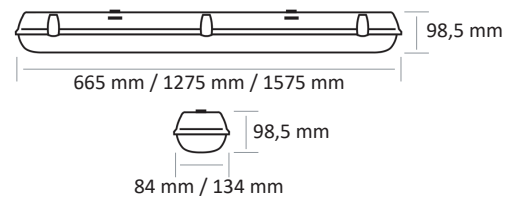

## EXTRA PROTECTED LUMINAIRES ■ LED

- Waterproof IP 65 ceiling mounted luminaire for LINEAR LED module, maximum 8 120 lumens
- CRI of 80
- Ellipse de MacAdam : 3 SDCM
- Available in 4 000 K
- 50 000 hours lamp life (L80B10)
- Luminous efficiency of system up to 160,9 lm/W
- Housing made of injected polycarbonate
- Opal optical
- Clip made of stainless steel
- Static heat sink
- Fixed terminal with an installation and electrical connection (2 compression-gland)
- **Weight:** approx. 2,5 kg
- **Driver(s):** Fixed, 1-10 V Driver (1-10V), Dimmable driver DALI (CDIMMDALI)
- **Option(s):** Electrical connection (through wiring, Lighting sensor)

### Dimensions

ITEM	DIMENSIONS (mm)	CONSUMPTION	LUMINOUS FLUX	SYSTEM EFFICIENCY	COLOUR TEMPERATURE	CRI
ET 2658 LED-2130-840	665x84x98,5	14W	2130 lumens	152,1 lm/W	4000 K	80
ET 2658 LED-4300-840	1275x84x98,5	27W	4343 lumens	160,9 lm/W	4000 K	80
ET 2658 LED-6200-840	1275x134x98,5	45W	6210 lumens	138 lm/W	4000 K	80
ET 2658 LED-8100-840	1575x134x98,5	55W	8120 lumens	147,6 lm/W	4000 K	80