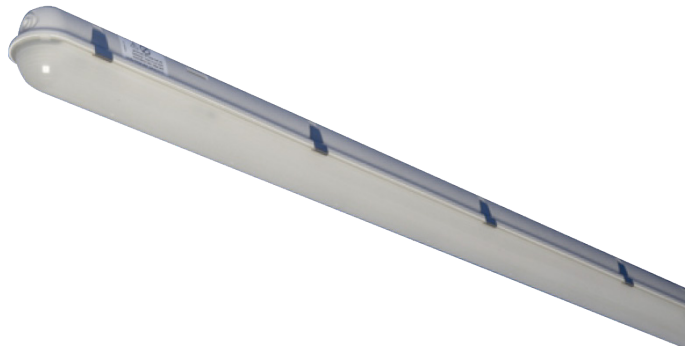

# ET 2658 LED

## EXTRA PROTECTED LUMINAIRES ■ LED

- Waterproof IP 65 ceiling mounted luminaire for LINEAR LED module, maximum 8 120 lumens
- CRI of 80
- Ellipse de MacAdam : 3 SDCM
- Available in 4 000 K
- 50 000 hours lamp life (L80B10)
- Luminous efficiency of system up to 160,9 lm/W
- Housing made of injected polycarbonate
- Opal optical
- Clip made of stainless steel
- Static heat sink
- Fixed terminal with an installation and electrical connection (2 compression-gland)
- **Weight:** approx. 2,5 kg
- **Driver(s):** Fixed, 1-10 V Driver (1-10V), Dimmable driver DALI (CDIMMDALI)
- **Option(s):** Electrical connection (through wiring, Lighting sensor)